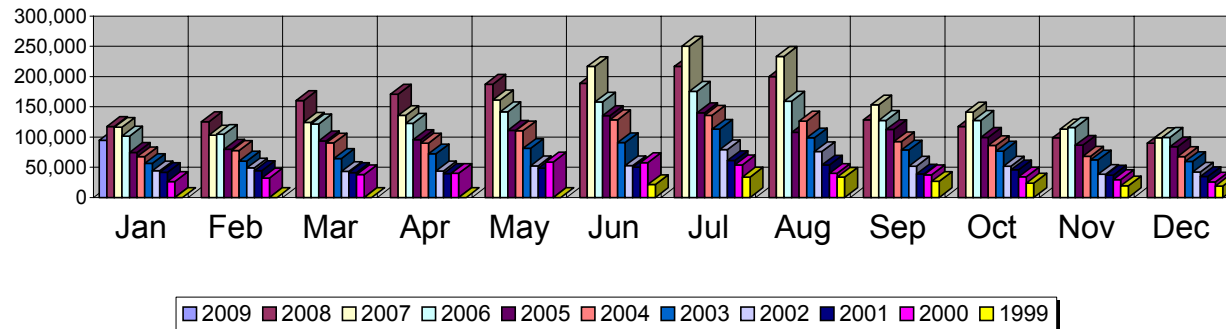

Visits per Month on GoNewport.com

	2009	2008	2007	2006	2005	2004	2003	2002	2001	2000	1999
Jan	94,869	117,588	116,243	101,652	74,553	67,543	56,498	44,243	41,660	26,640	N/A
Feb		125,261	103,057	104,487	79,987	77,794	60,236	49,084	44,491	32,215	N/A
Mar		160,398	124,364	121,834	93,801	90,186	64,534	43,113	41,231	37,853	N/A
Apr		170,776	135,814	122,760	95,930	90,021	72,362	44,025	39,868	40,045	N/A
May		187,145	161,507	141,755	111,180	110,430	81,222	52,540	48,680	58,728	N/A
Jun		188,814	216,583	157,847	135,612	128,671	90,757	52,681	50,424	57,709	21,552
Jul		216,662	250,189	175,712	140,293	136,028	112,997	79,119	61,172	53,974	33,937
Aug		200,091	233,326	159,362	107,751	126,467	98,617	76,036	53,723	40,019	33,679
Sep		128,463	153,283	127,475	112,498	92,425	78,569	51,819	38,877	37,610	26,824
Oct		117,352	141,153	127,637	99,445	86,014	76,912	52,028	45,785	34,151	23,864
Nov		98,739	113,126	115,951	86,547	68,273	62,157	38,395	37,204	29,726	19,413
Dec		89,710	98,983	99,438	83,853	67,702	59,703	42,161	34,754	25,715	19,066
YTD	94,869	117,588	116,243	101,652	74,553	67,543	56,498	44,243	41,660	26,640	N/A
% Chg.	-19.32	1.16	14.35	36.35	10.38	19.55	27.70	6.20	56.38	N/A	N/A
Avg./Month	94,869	117,588	116,243	101,652	74,553	67,543	56,498	44,243	41,660	26,640	N/A
Total Year		1,800,999	1,847,628	1,555,910	1,221,450	1,141,554	914,564	625,244	537,869	474,385	178,335
% Chg.		-2.52	18.75	27.38	7.00	24.82	46.27	16.24	13.38	N/A	N/A
Avg./Month		150,083	153,969	129,659	101,788	95,130	76,214	52,104	44,822	39,532	N/A

Visits - Visits represent the total number of times people have visited your web site. A visit is counted whenever a web site user requests one or more files from the web server. If the user becomes idle for more than a certain amount of time (usually 20 minutes), a new visit is generated when they come back.